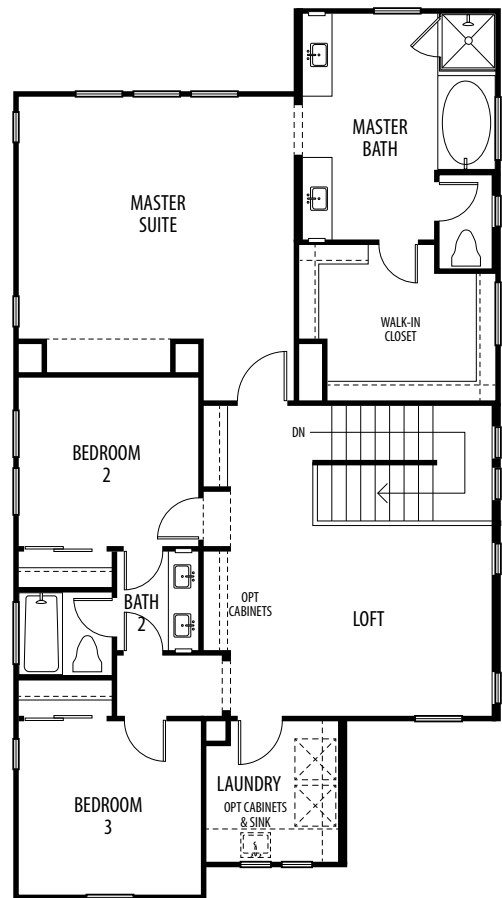

THE ARROYOS

at Righetti

RESIDENCE THREE REVERSED

MISSION

FARMHOUSE

CRAFTSMAN

LOWER LEVEL

UPPER LEVEL

2,534 SQ FT | 4 BEDROOMS | 3 BATHS | LOFT | 3 CAR GARAGE

Notice: Seller reserves the right to make alteration to plans, specifications, features, parking, fencing, plotting, options and/or prices. Decorated models are for your viewing pleasure. Optional upgrades and decorator items, such as furniture, custom wall treatments, flooring upgrades, built-ins, various hard and soft landscaping are not included in the price of the home. Windows change per elevations. Please see sales representative for further clarification. Models or photos do not reflect racial preference. CalDRE#01449126