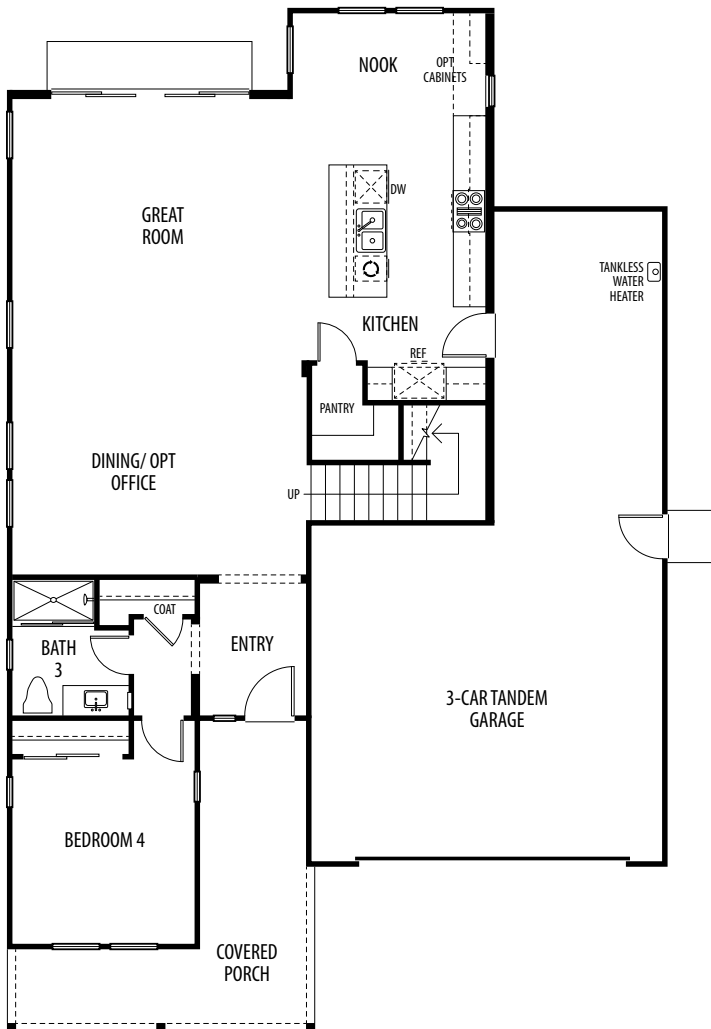

THE ARROYOS

at Righetti

RESIDENCE THREE REVERSED

MISSION

FARMHOUSE

CRAFTSMAN

LOWER LEVEL

UPPER LEVEL

2,534 SQ FT | 4 BEDROOMS | 3 BATHS | LOFT | 3 CAR GARAGE

Notice: Seller reserves the right to make alteration to plans, specifications, features, parking, fencing, plotting, options and/or prices. Decorated models are for your viewing pleasure. Optional upgrades and decorator items, such as furniture, custom wall treatments, flooring upgrades, built-ins, various hard and soft landscaping are not included in the price of the home. Windows change per elevations. Please see sales representative for further clarification. Models or photos do not reflect racial preference. CalDRE#01449126